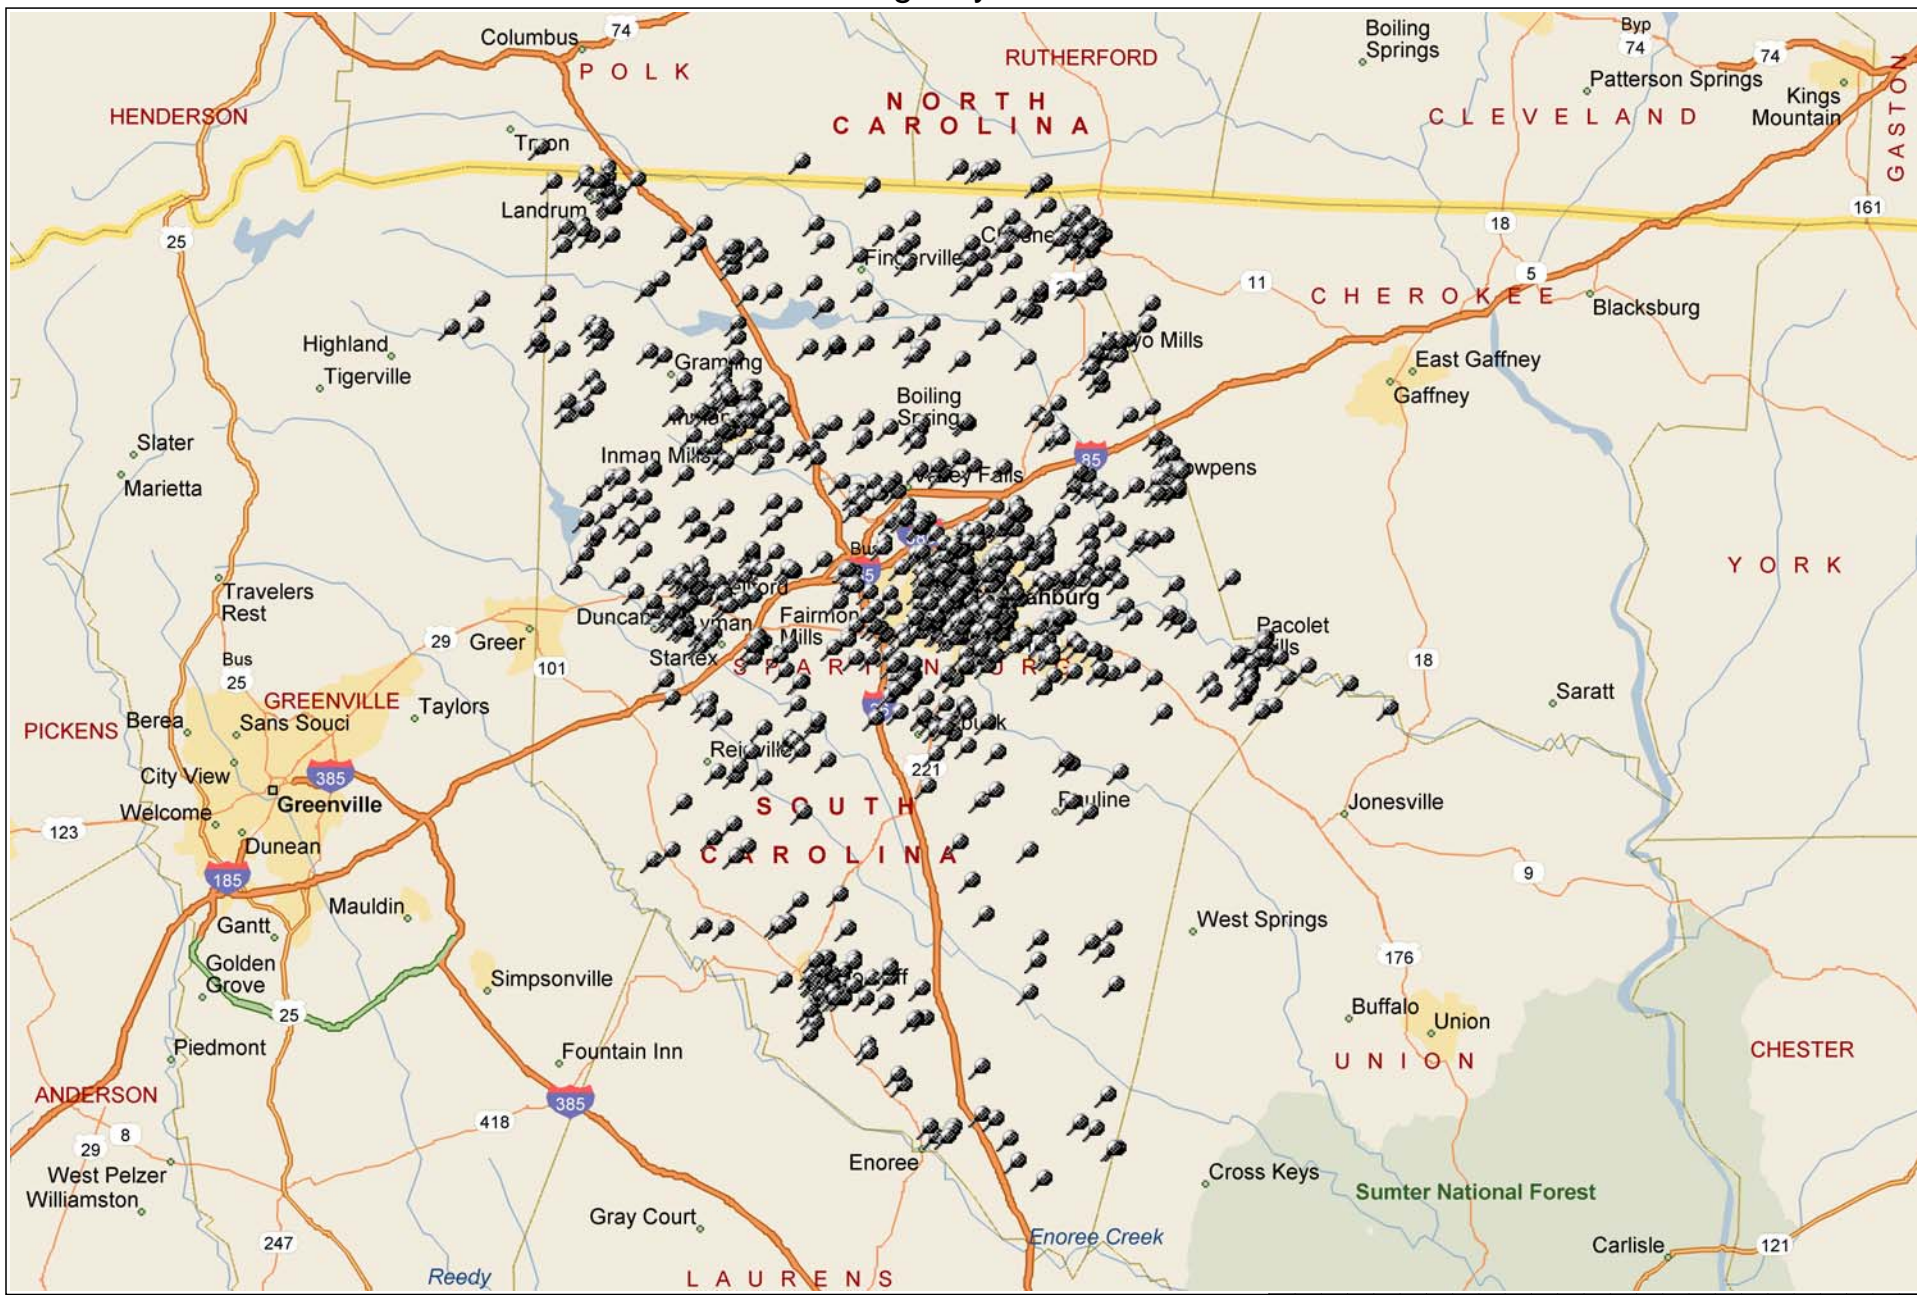

All Agency Clients

Copyright © and (P) 1988–2006 Microsoft Corporation and/or its suppliers. All rights reserved. <http://www.microsoft.com/mappoint/>
Portions © 1990–2005 InstallShield Software Corporation. All rights reserved. Certain mapping and direction data © 2005 NAVTEQ. All rights reserved. The Data for areas of Canada includes information taken with permission from Canadian authorities, including: © Her Majesty the Queen in Right of Canada, © Queen's Printer for Ontario. NAVTEQ and NAVTEQ ON BOARD are trademarks of NAVTEQ. © 2005 Tele Atlas North America, Inc. All rights reserved. Tele Atlas and Tele Atlas North America are trademarks of Tele Atlas, Inc.